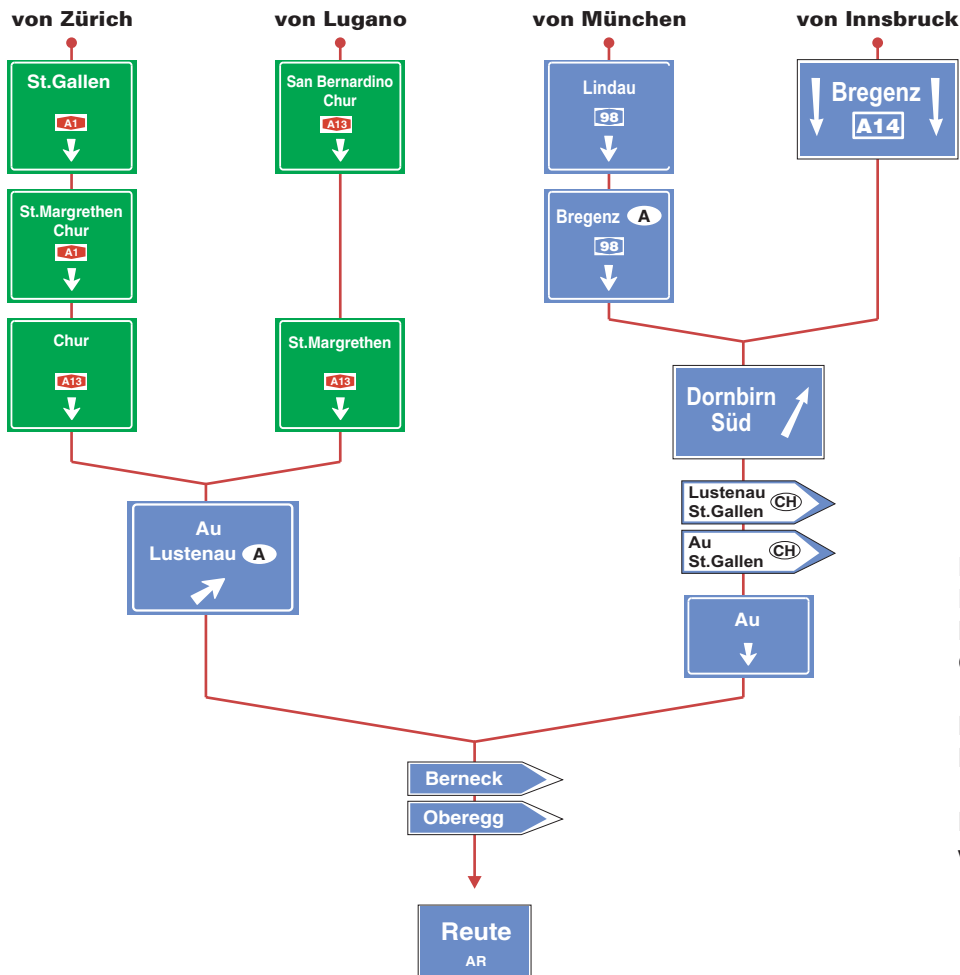

We are located

INWAVE AG
 Industrie Mikrowellentechnik
 Dorf 23
 CH - 9111 Reute

Phone: +41 71 891 79 80
 Fax: +41 71 891 79 82

E-Mail: info@inwave.ch
www.inwave.ch