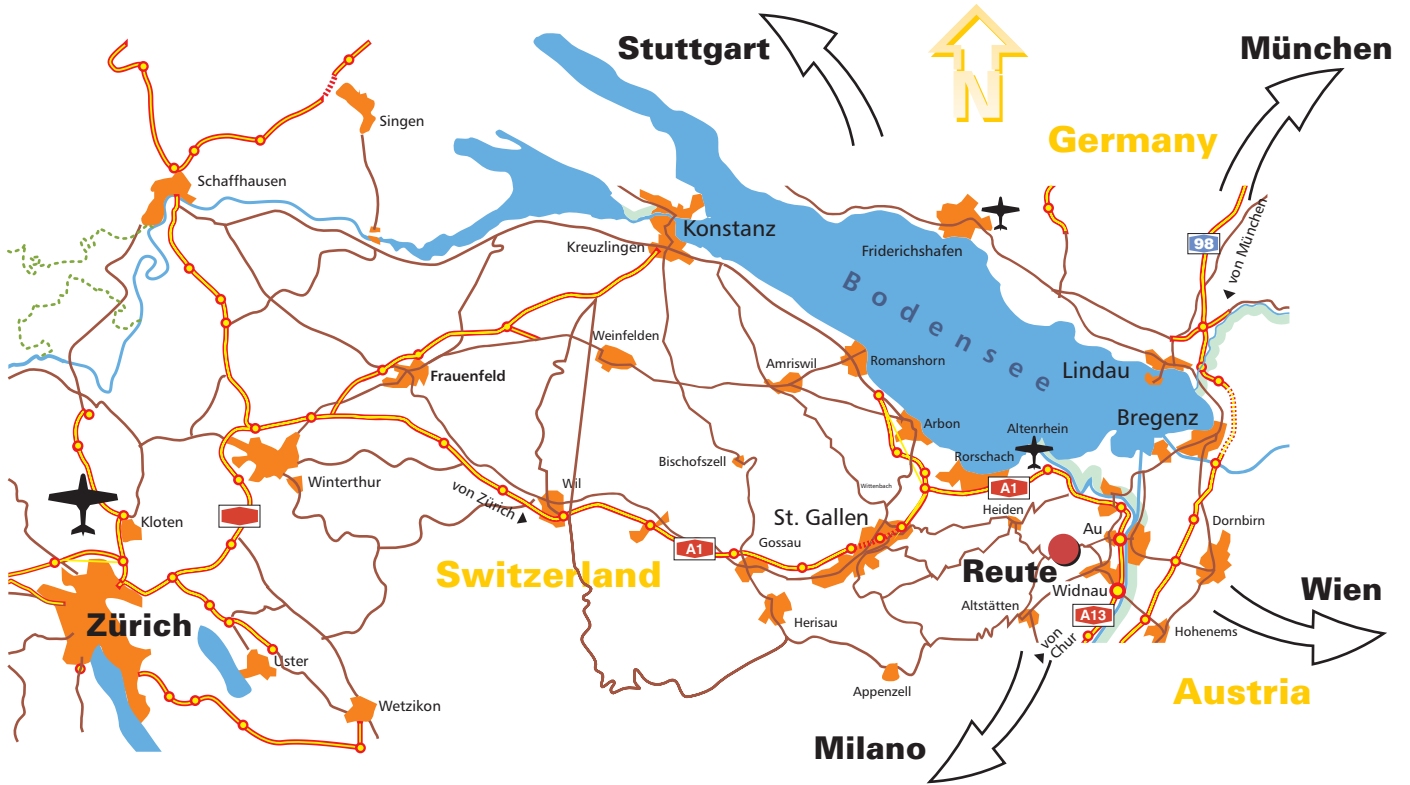

We are located

INWAVE AG
 Industrie Mikrowellentechnik
 Dorf 23
 CH - 9111 Reute

Phone: +41 71 891 79 80
 Fax: +41 71 891 79 82

E-Mail: info@inwave.ch
www.inwave.ch